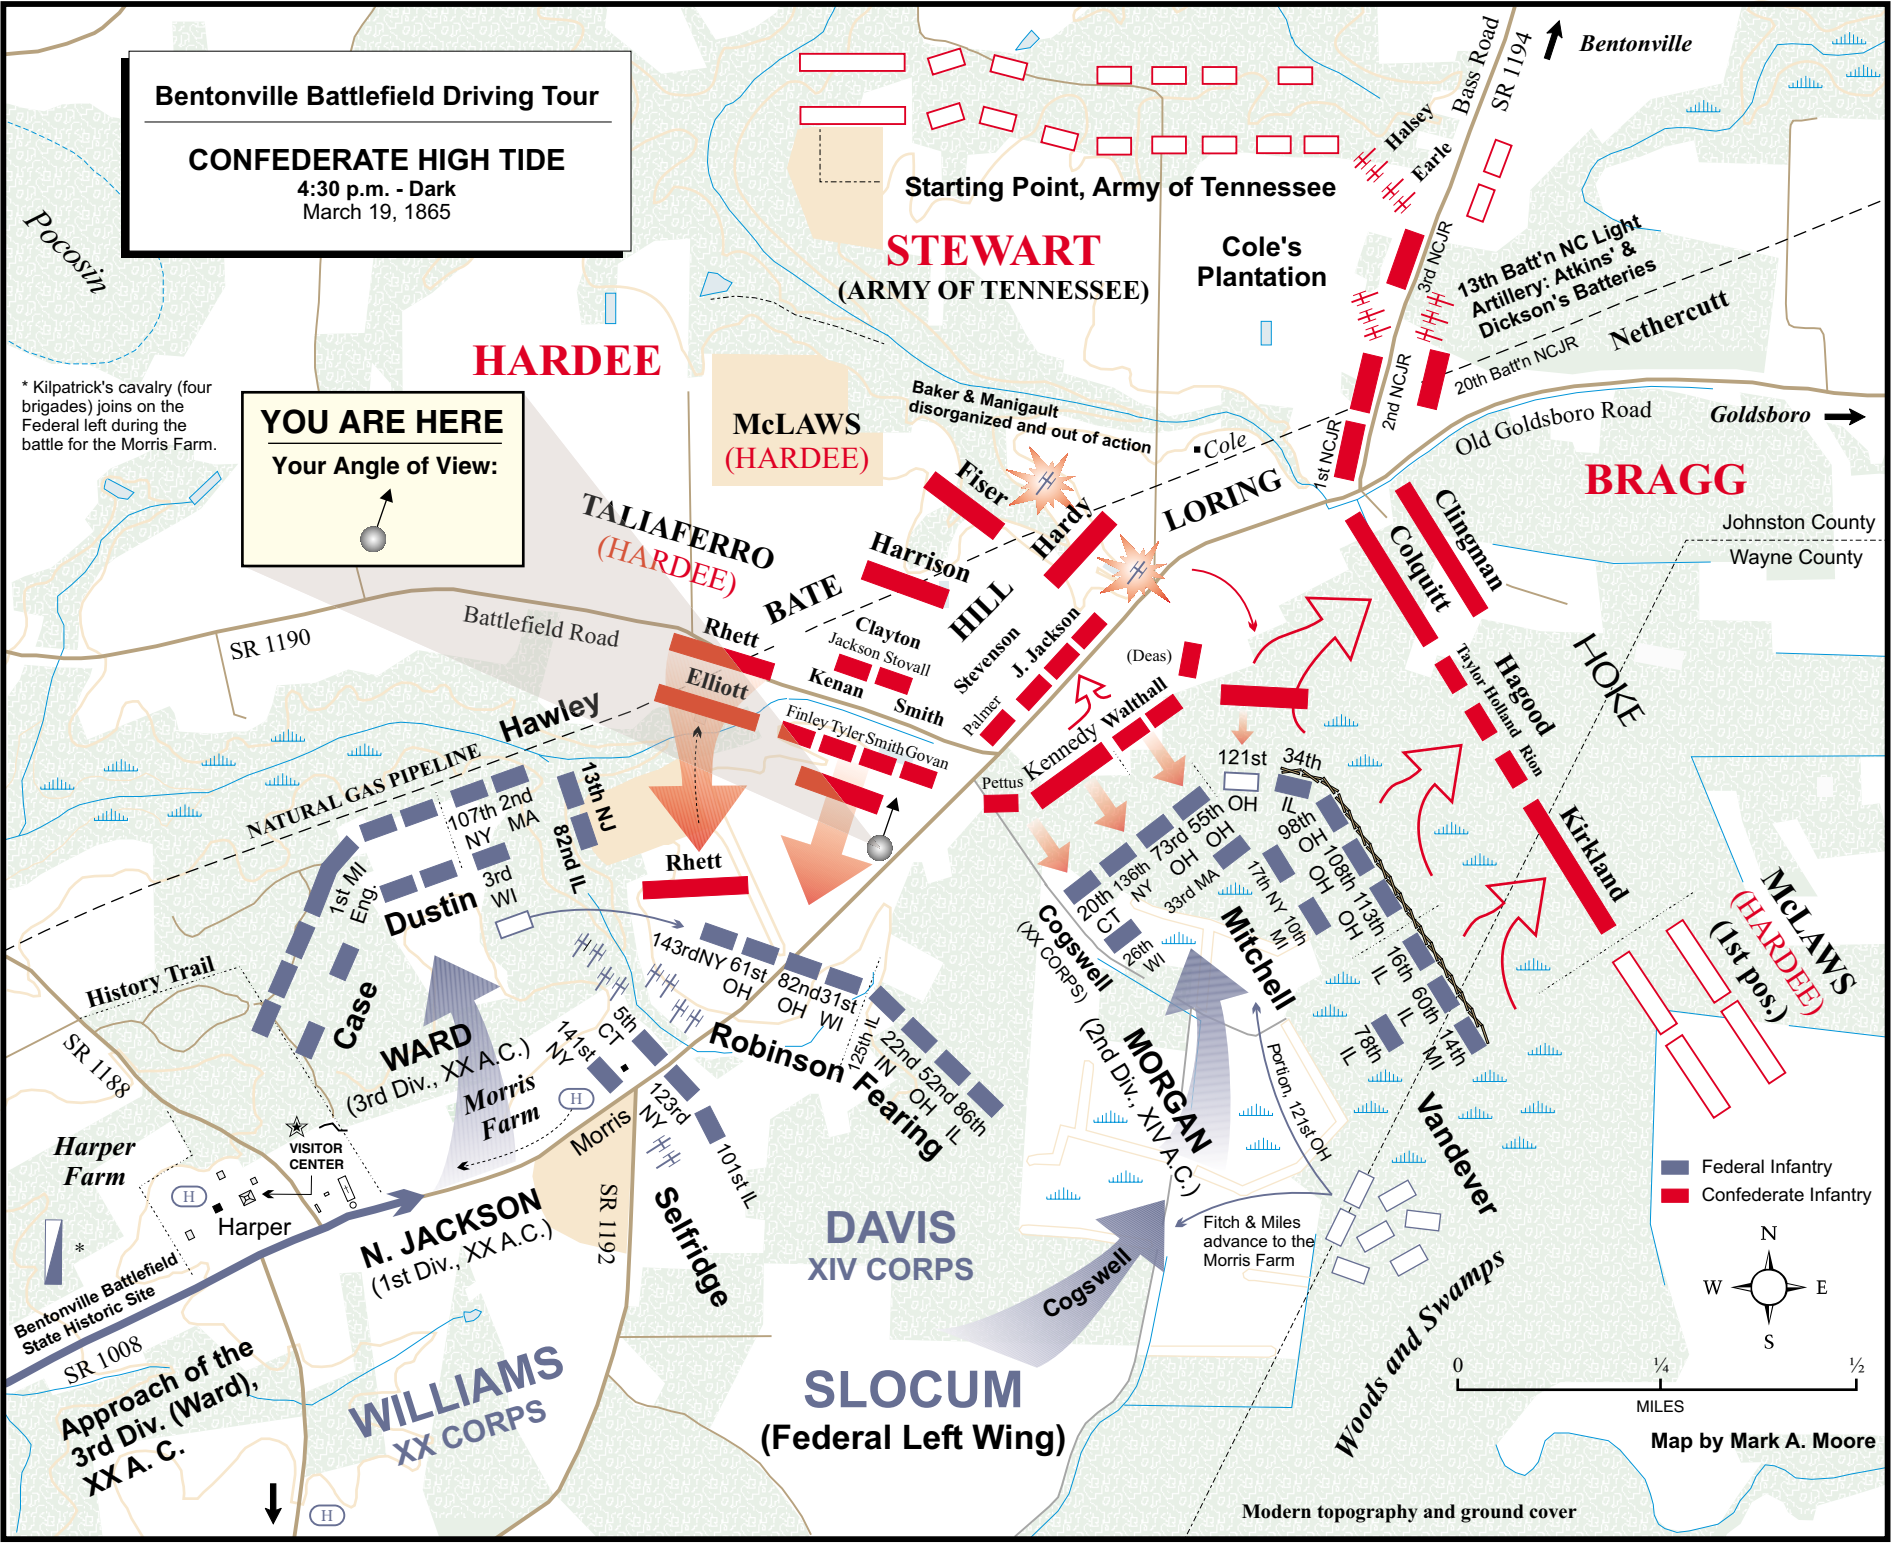

Bentonville Battlefield Driving Tour

CONFEDERATE HIGH TIDE

4:30 p.m. - Dark
March 19, 1865

YOU ARE HERE

Your Angle of View:

* Kilpatrick's cavalry (four brigades) joins on the Federal left during the battle for the Morris Farm.

■ Federal Infantry
■ Confederate Infantry

0 1/4 1/2
MILES

Map by Mark A. Moore

Modern topography and ground cover