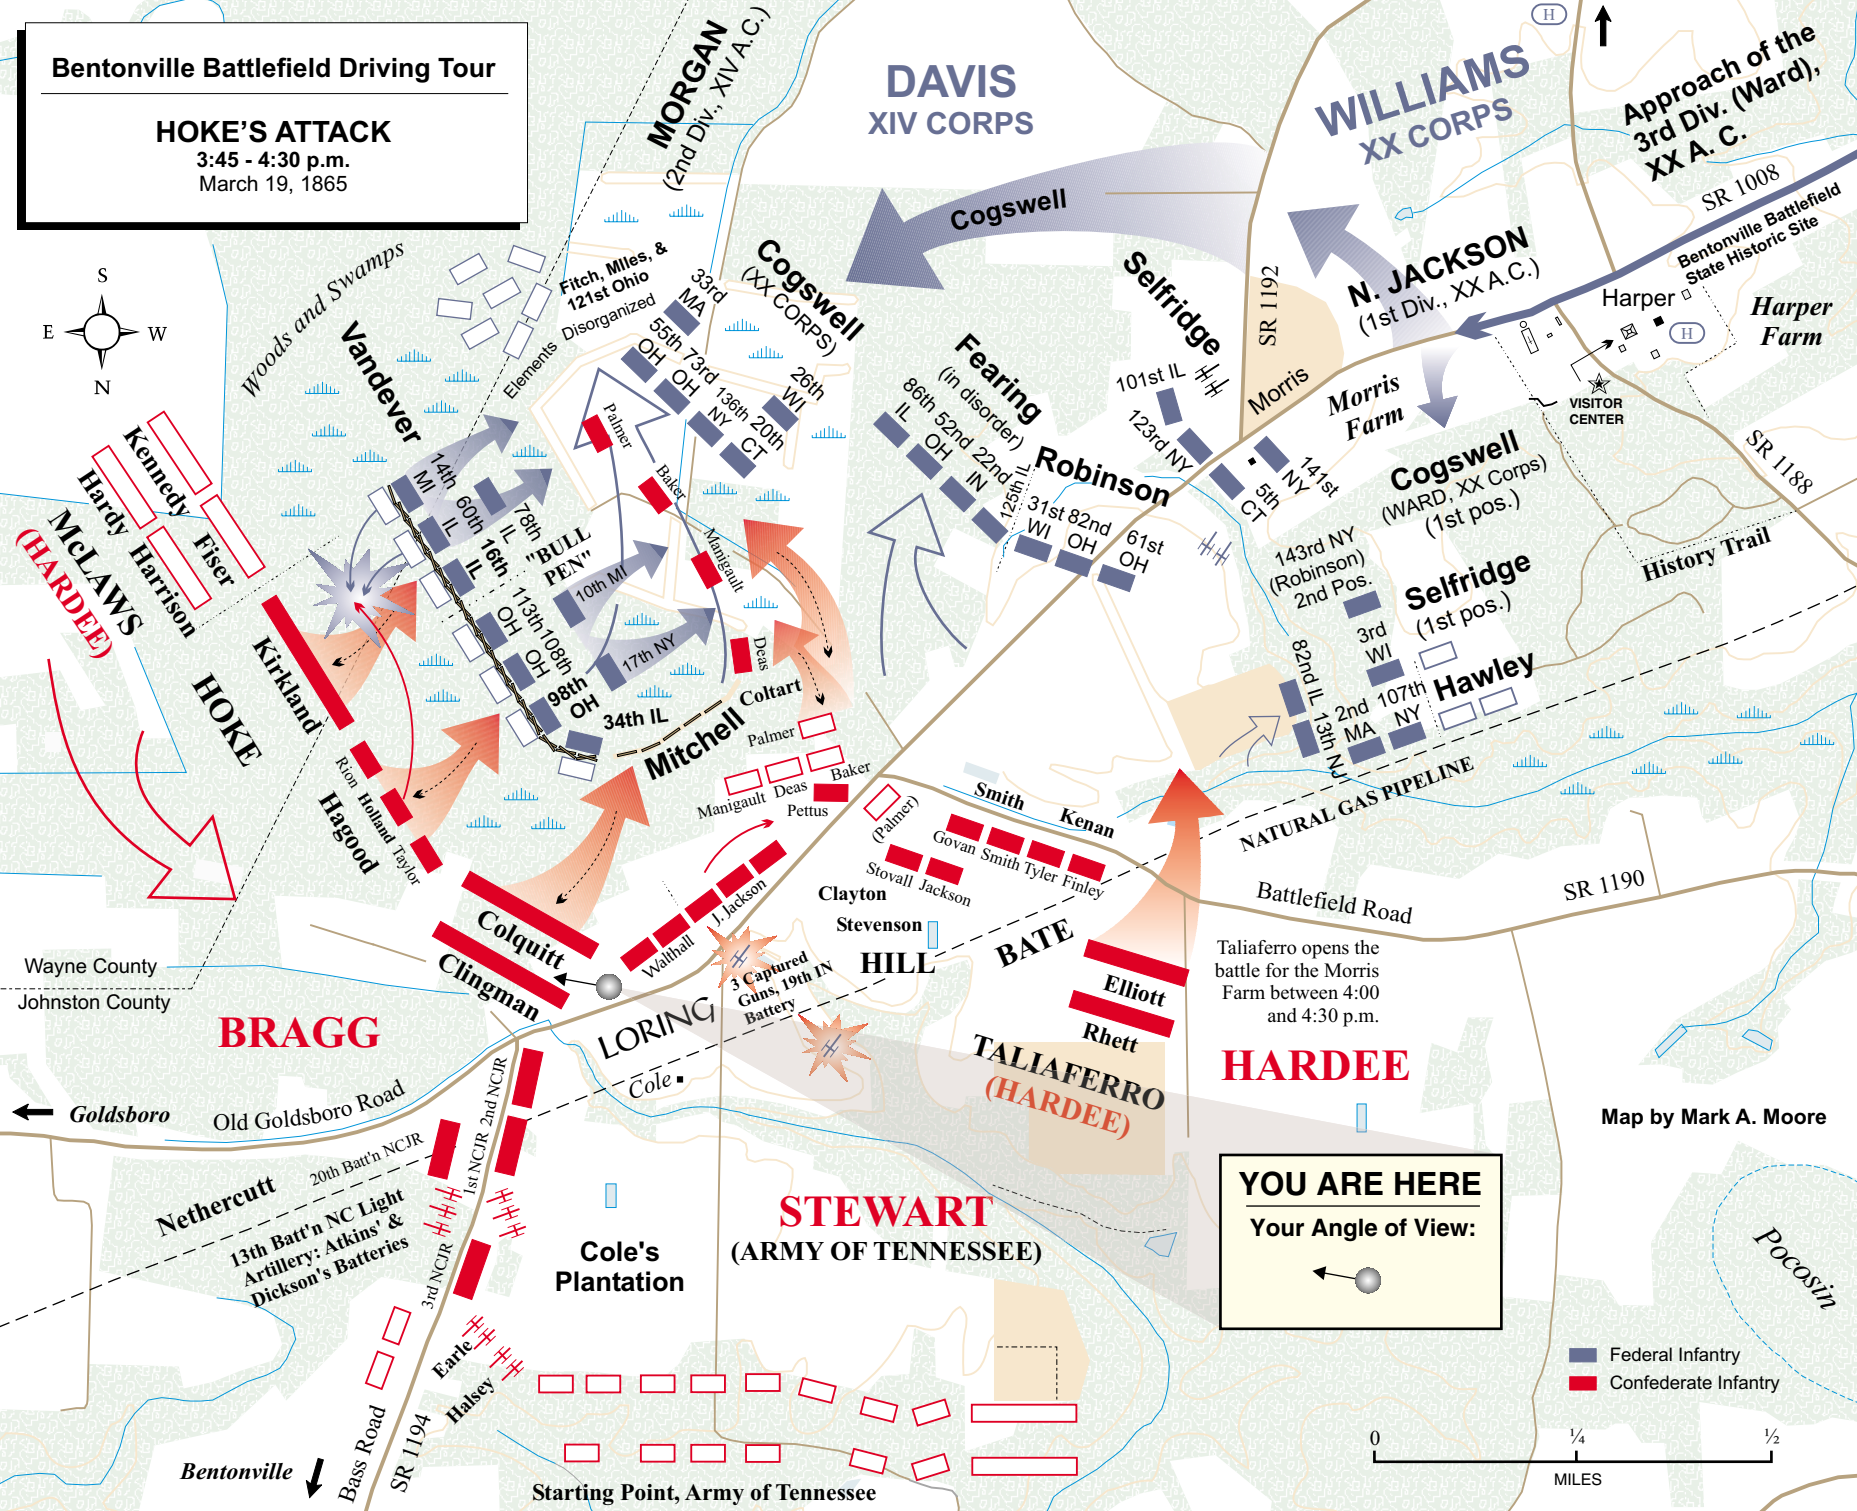

Bentonville Battlefield Driving Tour

HOKE'S ATTACK

3:45 - 4:30 p.m.
March 19, 1865

Taliaferro opens the battle for the Morris Farm between 4:00 and 4:30 p.m.

YOU ARE HERE
Your Angle of View:

- Federal Infantry
- Confederate Infantry

Map by Mark A. Moore