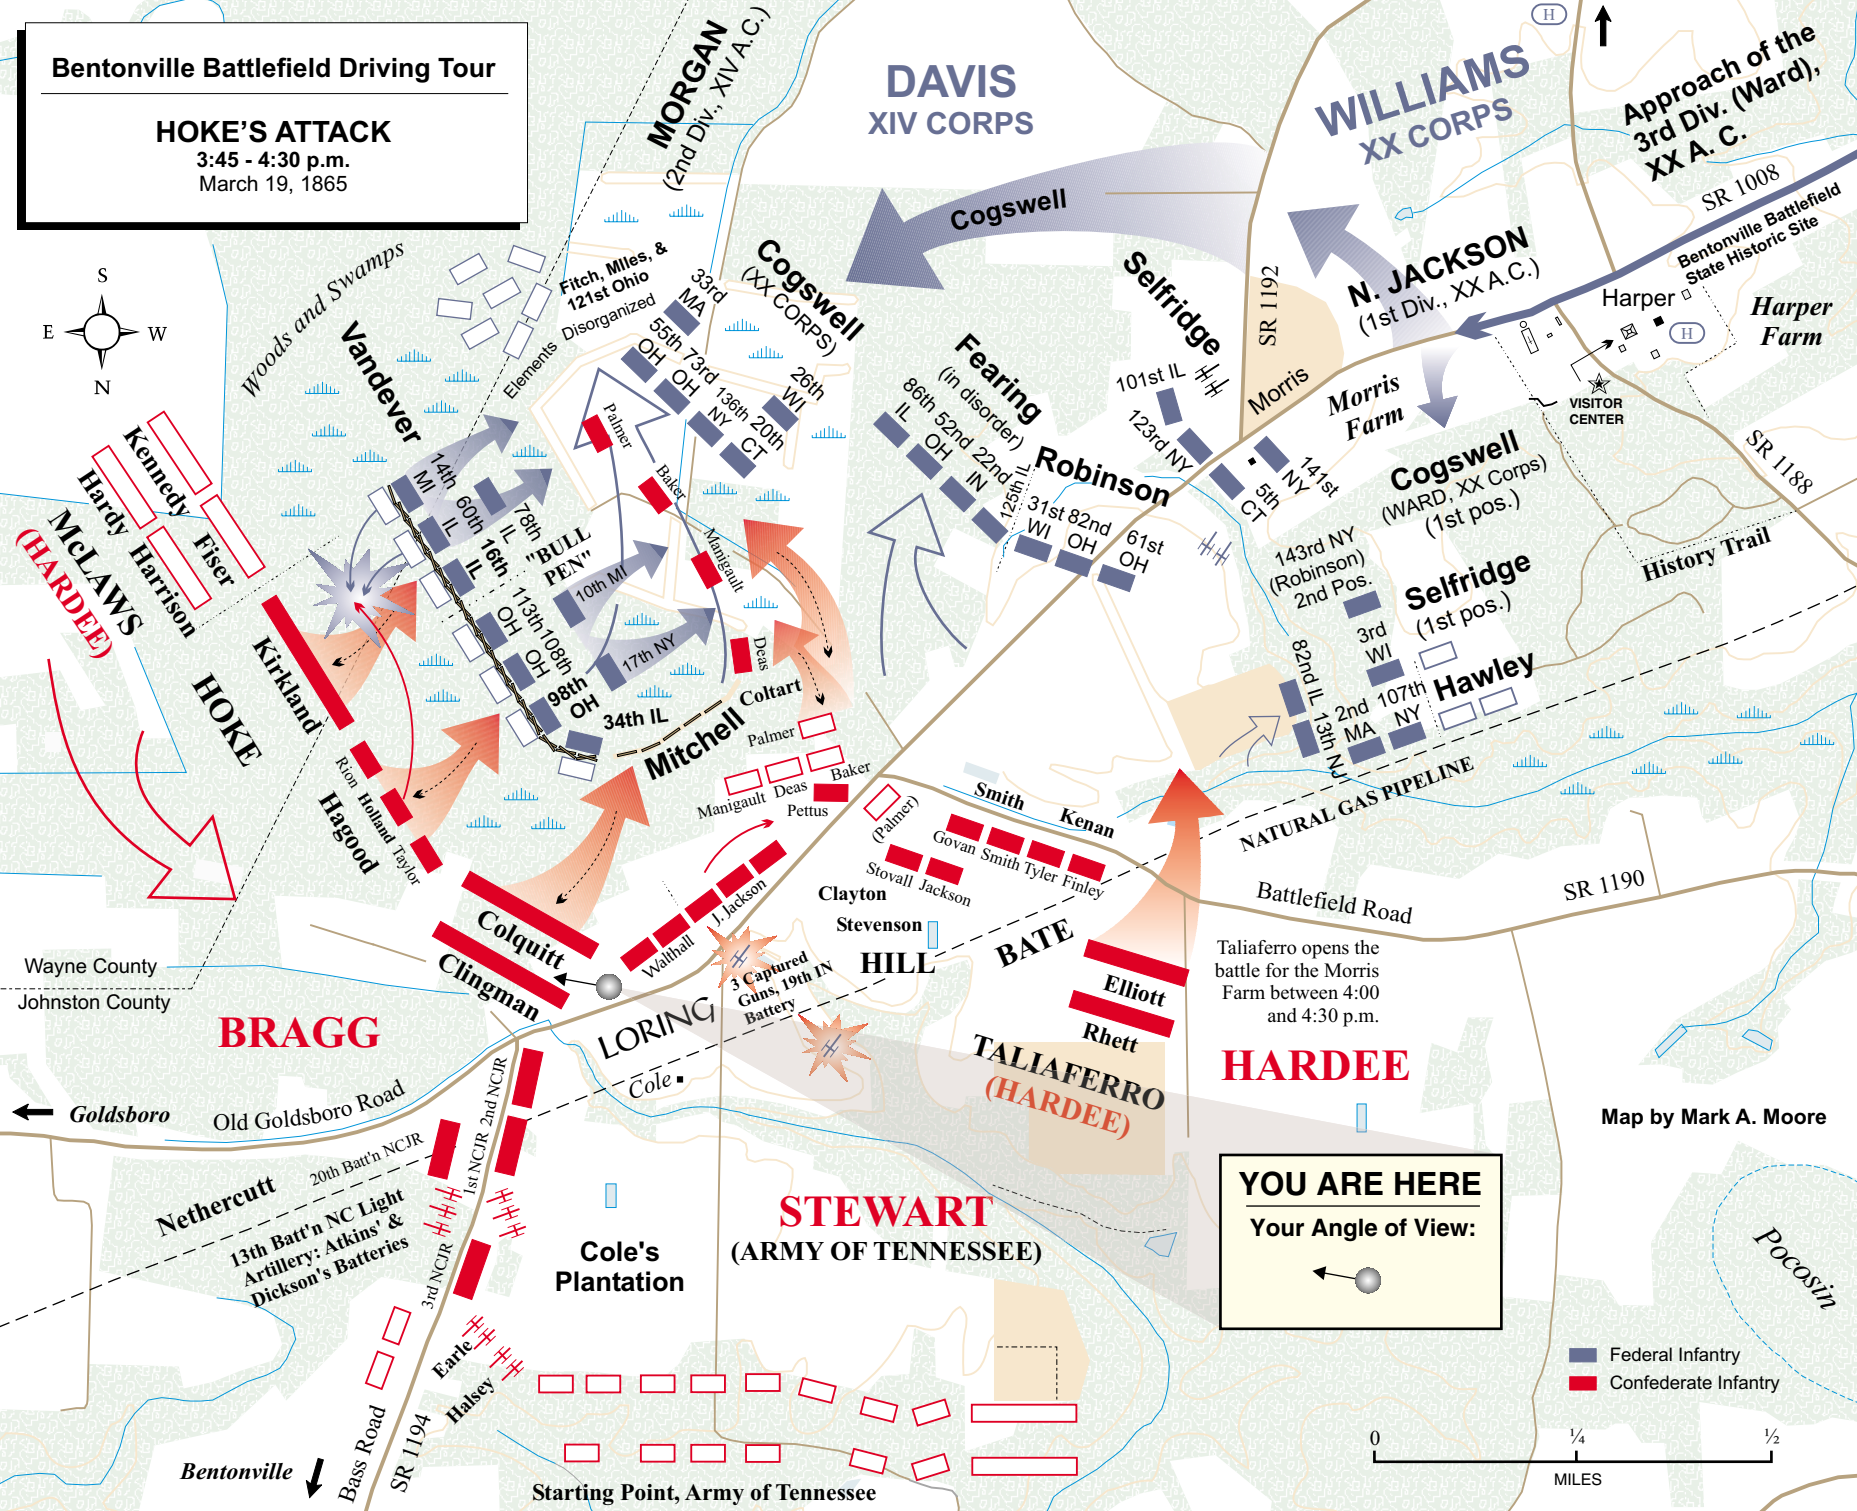

# Bentonville Battlefield Driving Tour

## HOKE'S ATTACK

3:45 - 4:30 p.m.  
March 19, 1865

Taliaferro opens the battle for the Morris Farm between 4:00 and 4:30 p.m.

**YOU ARE HERE**  
Your Angle of View:

- Federal Infantry
- Confederate Infantry

Map by Mark A. Moore

Wayne County  
Johnston County

Goldsboro  
Old Goldsboro Road

Bentonville

Starting Point, Army of Tennessee

Pocosin

Bentonville Battlefield State Historic Site

Harper Farm

Harper

VISITOR CENTER

History Trail

NATURAL GAS PIPELINE

Battlefield Road

SR 1190

SR 1188

SR 1192